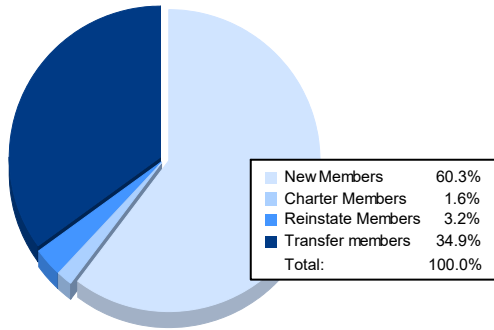

Year	New Clubs	Dropped Clubs	Gain/ Loss Clubs	New Members	Charter Members	Reinstate Members	Transfer Members	Total Member Added	Total Members Dropped	Gain/ Loss Members
2016-2017	0	0	0	96	2	1	7	106	136	-30
2017-2018	0	0	0	97	2	1	10	110	179	-69
2018-2019	0	0	0	71	2	3	7	83	180	-97
2019-2020	0	0	0	74	2	1	5	82	170	-88
2020-2021	0	1	-1	38	1	2	22	63	140	-77
Average	0	0	0	75	2	2	10	89	161	-72

Membership Composition June 2021 Cumulative

Gender Composition June 2021 Cumulative